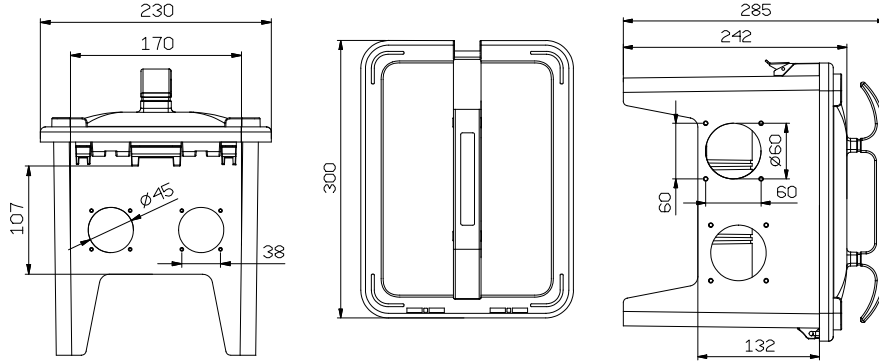

Mechanical Specifications

Thanks to its handle, easily moveable

Durable ABS material

Thanks to its Support Legs, it is protected against liquid contact that may come from the ground.

Cover can be easily closed and opened with the latch.

TP Electric
RCCB and MCB

Cables are hidden for your safety

It can be stacked on top of each other with its practical design.

VDE and KEMA
certified, top-quality products