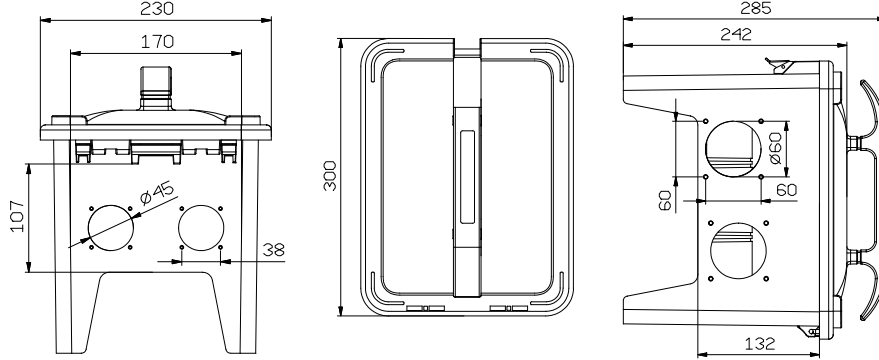

Mekanik Özellikler

Taşıma Kulbu
ile kolayca taşınabilir.
Dayanıklı **ABS** hammaddedir.
Destek Ayakları ile yerden gelebilecek sıvı temaslarına karşı korumalıdır.

Mandal ile kapak kolayca kapatıp - açılabilir.

TPElektrik
markalı kaçak akım ve otomat sigorta

İç Kapak
kablo kirliliği önlenmiştir.

Pratik Tasarımı
ile üst üste istiflenebilir.

VDE, KEMA belgeleri ile güvenlik ve kalite standartlarına uyumluluğu doğrulanmıştır.