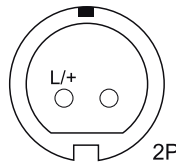

IEC 60309-2

Poll	Hz	v	h	Color
2P	50-60	20-25	-	Pink
	50-60	40-50	12	White
	100-200	20-25	4	Green (2)
	300		2	Green (2)
	400		3	Green (2)
	400-500		11	Green (2)
D.C.	40-50	10	White	
3P	50-60	20-25	-	Pink
	50-60	40-50	12	White
	100-200	20-25	4	Green (2)
	300		2	Green (2)
	400		3	Green (2)
	400-500		11	Green (2)

Socket