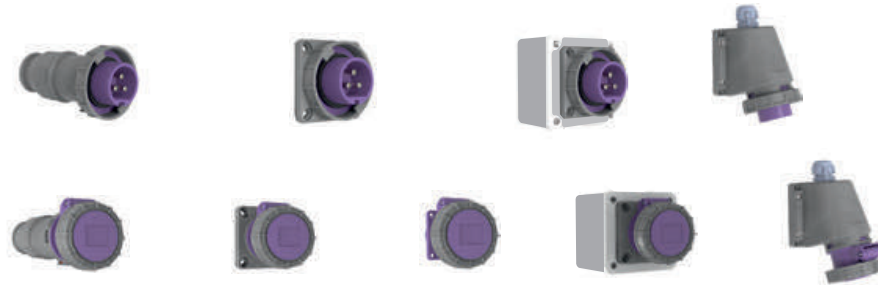

32A 3P IP 44			IP	Box	Packages
BC1-3103-2011	CEE Norm32A.24V.IP44 3K.	Straight Plug	IP44	10	120
BC1-3103-2114	CEE Norm32A.24V.IP44 3K.	Panel Mounted Plug	IP44	8	144
BC1-3103-2210	CEE Norm32A.24V.IP44 3K.	Surface Mounted Plug	IP44	8	96
BC1-3103-2236	CEE Norm32A.24V.IP44 3K.	90 Surface Mounted Plug	IP44	6	72
BC1-3103-2312	CEE Norm32A.24V.IP44 3K.	Connector Socket	IP44	10	120
BC1-3103-2413	CEE Norm32A.24V.IP44 3K.	Panel Mounted Socket	IP44	15	180
BC1-3103-2414	CEE Norm32A.24V.IP44 3K.	Panel Mounted Socket	IP44	15	180
BC1-3103-2510	CEE Norm32A.24V.IP44 3K.	Surface Mounted Socket	IP44	8	96
BC1-3103-2535	CEE Norm32A.24V.IP44 3K.	90 Angled Surface Mounted Socket	IP44	4	48

32A 3P IP 67			IP	Box	Packages
BC1-3103-7011	CEE Norm32A.24V.IP67 3K.	Straight Plug	IP67	4	72
BC1-3103-7114	CEE Norm32A.24V.IP67 3K.	Panel Mounted Plug	IP67	8	144
BC1-3103-7210	CEE Norm32A.24V.IP67 3K.	Surface Mounted Plug	IP67	4	48
BC1-3103-7236	CEE Norm32A.24V.IP67 3K.	90 Surface Mounted Plug	IP67	2	36
BC1-3103-7312	CEE Norm32A.24V.IP67 3K.	Connector Socket	IP67	4	72
BC1-3103-7413	CEE Norm32A.24V.IP67 3K.	Panel Mounted Socket	IP67	8	144
BC1-3103-7414	CEE Norm32A.24V.IP67 3K.	Panel Mounted Socket	IP67	8	144
BC1-3103-7510	CEE Norm32A.24V.IP67 3K.	Surface Mounted Socket	IP67	2	36
BC1-3103-7535	CEE Norm32A.24V.IP67 3K.	90 Angled Surface Mounted Socket	IP67	2	36