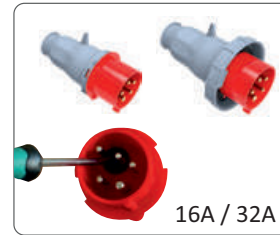

trade@bemis.com.tr

Factory Adress

Bursa Organize
San. Böl.Yeşil Cad.
No:31 / Nilüfer
Bursa - Türkiye

discover bemis's world **22th** years

 **bemis[®]**
industrial electric products

index

Monophase Plug and Socket 1/16A 220V IP 67	10
Monophase Plug and Socket 1/16A 220V IP 44/54	12
Threephase Plug and Socket 3/25A 380V IP44/55	18
Threephase Plug and Socket 3/16A – 3/32A 380V IP44	20
Threephase Flat Plug and Socket 16A – 25A – 40A – 63A 380V	22
Arc / Welding Plug and Socket 200A – 400A	21
Cee NORM Series	22
Interlock Socket 16A – 32A – 63A	23
Angled Rotate 60C Plug	24
TriBox	25
PolyBox	26
Cee NORM 220V 2P+E Plug and Socket	27
Cee NORM 16A Plug and Socket	29
Cee NORM 32A Plug and Socket	31
Cee NORM 63A Plug and Socket	33
Cee NORM 125A Plug and Socket	35
Cee NORM 16A / 32A Inverter Plug	36
Plug and Socket 200A / 400A	37
Cee Norm 16A / 32A 24 Volt Series	38
Cee Norm 16A / 32A 24 Volt TriBox	39
Cee Norm 16A / 32A 24 Volt PolyBox	39
Cee Norm 16A 24 Volt Plug and Socket	40
Cee Norm 32A 24 Volt Plug and Socket	41
Heavy Duty Connectors 10A / 16A	42
Heavy Duty Connectors 32A / 80A	45
Combinations V5	46
Combinations V10	48
Combinations V17	50
Combinations V24	52
Portable Hand Labms	54
Button Box	56
Enclosure Box	59
Cable Reel	63
Energy Transferring Systems	66