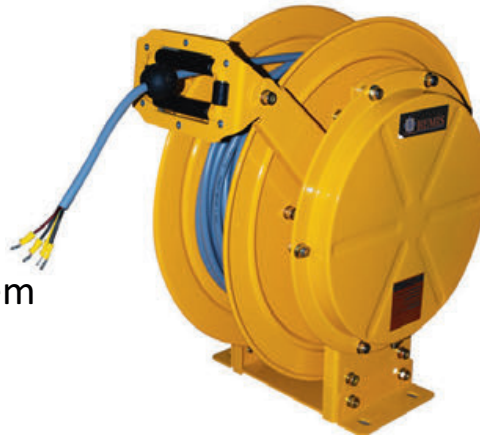

**Energy transferring system
areas of usage**

Electric - Arc welding - Air -
Water - Oil - Gas - Grease