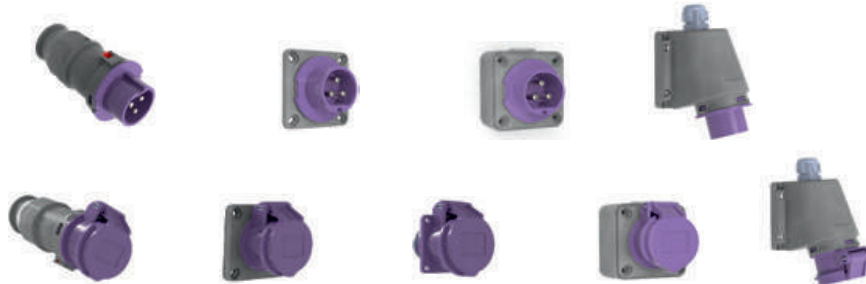

16A 2P IP 44		IP	Box	Packages
BC1-1102-2011	CEE Norm16A.24V.IP44 2K. Straight Plug	IP44	10	120
BC1-1102-2114	CEE Norm16A.24V.IP44 2K. Panel Mounted Plug	IP44	8	144
BC1-1102-2210	CEE Norm16A.24V.IP44 2K. Surface Mounted Plug	IP44	8	96
BC1-1102-2236	CEE Norm16A.24V.IP44 2K. 90 Surface Mounted Plug	IP44	6	72
BC1-1102-2312	CEE Norm16A.24V.IP44 2K. Connector Socket	IP44	10	120
BC1-1102-2413	CEE Norm16A.24V.IP44 2K. Panel Mounted Socket	IP44	15	180
BC1-1102-2414	CEE Norm16A.24V.IP44 2K. Panel Mounted Socket	IP44	15	180
BC1-1102-2510	CEE Norm16A.24V.IP44 2K. Surface Mounted Socket	IP44	8	96
BC1-1102-2535	CEE Norm16A.24V.IP44 2K. 90 Angled Surface Mounted Socket	IP44	4	48
16A 2P IP 67		IP	Box	Packages
BC1-1102-7011	CEE Norm16A.24V.IP67 2K. Straight Plug	IP67	4	72
BC1-1102-7114	CEE Norm16A.24V.IP67 2K. Panel Mounted Plug	IP67	8	144
BC1-1102-7210	CEE Norm16A.24V.IP67 2K. Surface Mounted Plug	IP67	4	48
BC1-1102-7236	CEE Norm16A.24V.IP67 2K. 90 Surface Mounted Plug	IP67	2	36
BC1-1102-7312	CEE Norm16A.24V.IP67 2K. Connector Socket	IP67	4	72
BC1-1102-7413	CEE Norm16A.24V.IP67 2K. Panel Mounted Socket	IP67	8	144
BC1-1102-7414	CEE Norm16A.24V.IP67 2K. Panel Mounted Socket	IP67	8	144
BC1-1102-7510	CEE Norm16A.24V.IP67 2K. Surface Mounted Socket	IP67	2	36
BC1-1102-7535	CEE Norm16A.24V.IP67 2K. 90 Angled Surface Mounted Socket	IP67	2	36
16A 3P IP 44		IP	Box	Packages
BC1-1103-2011	CEE Norm16A.24V.IP44 3K. Straight Plug	IP44	10	120
BC1-1103-2114	CEE Norm16A.24V.IP44 3K. Panel Mounted Plug	IP44	8	144
BC1-1103-2210	CEE Norm16A.24V.IP44 3K. Surface Mounted Plug	IP44	8	96
BC1-1103-2236	CEE Norm16A.24V.IP44 3K. 90 Surface Mounted Plug	IP44	6	72
BC1-1103-2312	CEE Norm16A.24V.IP44 3K. Connector Socket	IP44	10	120
BC1-1103-2413	CEE Norm16A.24V.IP44 3K. Panel Mounted Socket	IP44	15	180
BC1-1103-2414	CEE Norm16A.24V.IP44 3K. Panel Mounted Socket	IP44	15	180
BC1-1103-2510	CEE Norm16A.24V.IP44 3K. Surface Mounted Socket	IP44	8	96
BC1-1103-2535	CEE Norm16A.24V.IP44 3K. 90 Angled Surface Mounted Socket	IP44	4	48
16A 3P IP 67		IP	Box	Packages
BC1-1103-7011	CEE Norm16A.24V.IP67 3K. Straight Plug	IP67	4	72
BC1-1103-7114	CEE Norm16A.24V.IP67 3K. Panel Mounted Plug	IP67	8	144
BC1-1103-7210	CEE Norm16A.24V.IP67 3K. Surface Mounted Plug	IP67	4	48
BC1-1103-7236	CEE Norm16A.24V.IP67 3K. 90 Surface Mounted Plug	IP67	2	36
BC1-1103-7312	CEE Norm16A.24V.IP67 3K. Connector Socket	IP67	4	72
BC1-1103-7413	CEE Norm16A.24V.IP67 3K. Panel Mounted Socket	IP67	8	144
BC1-1103-7414	CEE Norm16A.24V.IP67 3K. Panel Mounted Socket	IP67	8	144
BC1-1103-7510	CEE Norm16A.24V.IP67 3K. Surface Mounted Socket	IP67	2	36
BC1-1103-7535	CEE Norm16A.24V.IP67 3K. 90 Angled Surface Mounted Socket	IP67	2	36