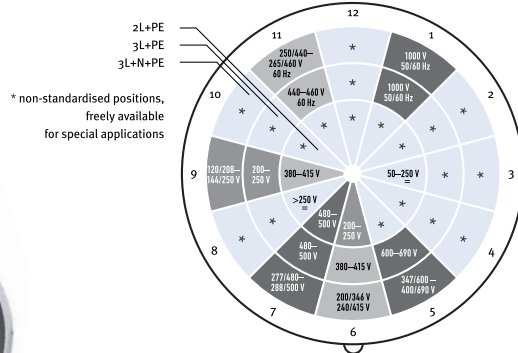

Voltage identification coding
Arrangement of the PE contact bush with respect to the polarising slot for the various voltages and frequencies according to clock position, based on from EN 60309-2:1999.