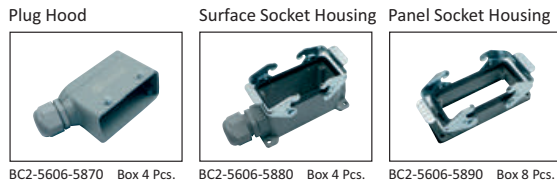

**4P/0+E 80A
400V/690V
IP 65**