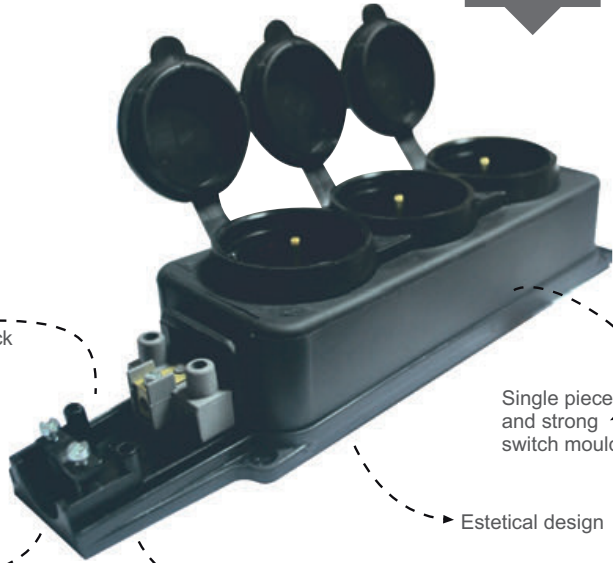

IP54

IP 54 SCHUKO

Fire proof electric terminal and switch jack

Wide area for easy cable connetions

Single piece and strong switch mould

Estetical design

Earthing connection for safety

High protection products