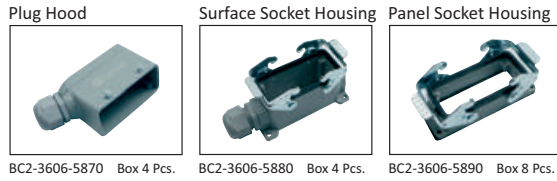

HEAVY DUTY CONNECTORS

**6P 35A
400V/690V
IP 65**