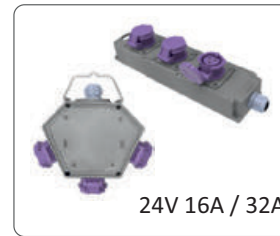

trade@bemis.com.tr

Factory Adress

Bursa Organize
San. Böl.Yeşil Cad.
No:31 / Nilüfer
Bursa - Türkiye

discover bemis's world **22th** years

 **bemis[®]**
industrial electric products

index

Monophase Plug and Socket 1/16A 220V IP 67	10
Monophase Plug and Socket 1/16A 220V IP 44/54	12
Threephase Plug and Socket 3/25A 380V IP44/55	18
Threephase Plug and Socket 3/16A – 3/32A 380V IP44	20
Threephase Flat Plug and Socket 16A – 25A – 40A – 63A 380V	22
Arc / Welding Plug and Socket 200A – 400A	21
Cee NORM Series	22
Interlock Socket 16A – 32A – 63A	23
Angled Rotate 60C Plug	24
TriBox	25
PolyBox	26
Cee NORM 220V 2P+E Plug and Socket	27
Cee NORM 16A Plug and Socket	29
Cee NORM 32A Plug and Socket	31
Cee NORM 63A Plug and Socket	33
Cee NORM 125A Plug and Socket	35
Cee NORM 16A / 32A Inverter Plug	36
Plug and Socket 200A / 400A	37
Cee Norm 16A / 32A 24 Volt Series	38
Cee Norm 16A / 32A 24 Volt TriBox	39
Cee Norm 16A / 32A 24 Volt PolyBox	39
Cee Norm 16A 24 Volt Plug and Socket	40
Cee Norm 32A 24 Volt Plug and Socket	41
Heavy Duty Connectors 10A / 16A	42
Heavy Duty Connectors 32A / 80A	45
Combinations V5	46
Combinations V10	48
Combinations V17	50
Combinations V24	52
Portable Hand Labms	54
Button Box	56
Enclosure Box	59
Cable Reel	63
Energy Transferring Systems	66

bemis.com.tr

Visit [website](http://bemis.com.tr)
for thousands
type of products

*Quality
is the
figure
of
respect!*

2P+E
16A
220V
IP 67

www.bemis.com.tr

Monophase
16A 200-250V 2P+E
IP 67

Straight plug

BS1-1402-7011
IP 67