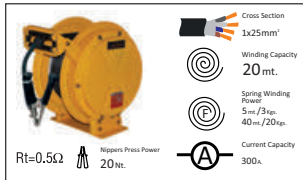

BE1-0003-0350

ARC Welding / Earth
Electric Energy Transfer Systems
Auto Rewind - Metal Body