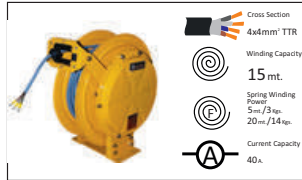

BE1-0003-0120

Threephase - Electric
Energy Transfer Systems
Metal Body