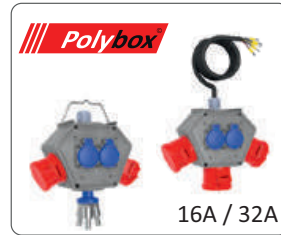

trade@bemis.com.tr

Factory Adress

Bursa Organize
San. Böl.Yeşil Cad.
No:31 / Nilüfer
Bursa - Türkiye

discover bemis's world **22th** years

 **bemis[®]**
industrial electric products

index

Monophase Plug and Socket 1/16A 220V IP 67	10
Monophase Plug and Socket 1/16A 220V IP 44/54	12
Threephase Plug and Socket 3/25A 380V IP44/55	18
Threephase Plug and Socket 3/16A – 3/32A 380V IP44	20
Threephase Flat Plug and Socket 16A – 25A – 40A – 63A 380V	22
Arc / Welding Plug and Socket 200A – 400A	21
Cee NORM Series	22
Interlock Socket 16A – 32A – 63A	23
Angled Rotate 60C Plug	24
TriBox	25
PolyBox	26
Cee NORM 220V 2P+E Plug and Socket	27
Cee NORM 16A Plug and Socket	29
Cee NORM 32A Plug and Socket	31
Cee NORM 63A Plug and Socket	33
Cee NORM 125A Plug and Socket	35
Cee NORM 16A / 32A Inverter Plug	36
Plug and Socket 200A / 400A	37
Cee Norm 16A / 32A 24 Volt Series	38
Cee Norm 16A / 32A 24 Volt TriBox	39
Cee Norm 16A / 32A 24 Volt PolyBox	39
Cee Norm 16A 24 Volt Plug and Socket	40
Cee Norm 32A 24 Volt Plug and Socket	41
Heavy Duty Connectors 10A / 16A	42
Heavy Duty Connectors 32A / 80A	45
Combinations V5	46
Combinations V10	48
Combinations V17	50
Combinations V24	52
Portable Hand Labms	54
Button Box	56
Enclosure Box	59
Cable Reel	63
Energy Transferring Systems	66