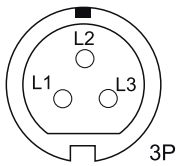

IEC 60309-2

Poll	Hz	v	h	Color
2P	50-60	20-25	-	Pink
	50-60	40-50	12	White
	100-200	20-25	4	Green (2)
	300		2	Green (2)
	400		3	Green (2)
	400-500		11	Green (2)
D.C.	40-50	10	White	
3P	50-60	20-25	-	Pink
	50-60	40-50	12	White
	100-200	20-25	4	Green (2)
	300		2	Green (2)
	400		3	Green (2)
	400-500		11	Green (2)

Socket