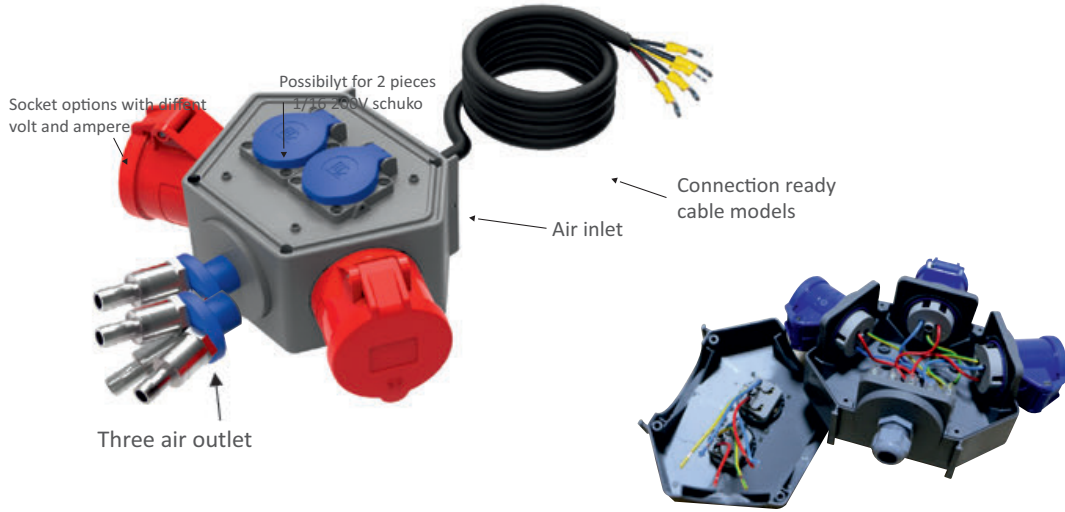

Technical solutions in the industry

Box / Packages
1/6 Pcs.

5/16A 380V 3Pcs.
1/16A 220V 2Pcs.
BX1-0444-2100

5/16A 380V 2Pcs.
1/16A 220V 2Pcs.
Air Outlet 3 Pcs.
BX1-0440-2113

4/16A 380V 3 Pcs.
1/16A 220V 2 Pcs.
4/32A 380V Plug 1 Pcs.
BX1-2333-2100

5/16A 380V 3 Pcs.
1/16A 220V 2 Pcs.
5/32A 380V Plug 1 Pcs.
1,5 Mt. Cable
BX1K3444-2100

3/16A 220V 3 Pcs.
1/16A 220V 2 Pcs.
BX1-0222-2100

3/16A 220V 2 Pcs.
1/16A 220V 2 Pcs.
Air Outlet 3 Pcs.
BX1-0220-2113

3/16A 220V 3 Pcs.
1/16A 220V 2 Pcs.
3/32A 220V Plug 1 Pcs.
BX1-1222-2100

3/32A 220V 3 Pcs.
1/16A 220V 2 Pcs.
1,5 Mt. Cable
BX1K0555-2100