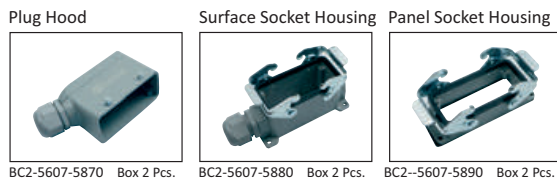

**6P 35A
400V/690V
IP 65**

**12P 35A
400V/690V
IP 65**

**4P/0+E 80A
400V/690V
IP 65**

**4P/2P+E 80A
400V/690V
IP 65**

Combinations V5

ABS

ABS Halogen Free

(120 x 225 x 115)