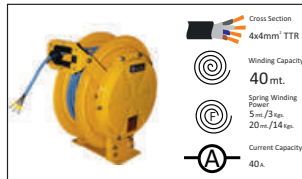

BE1-0003-1530

Threephase - Electric
Energy Transfer Systems
Auto Rewind - Metal Body