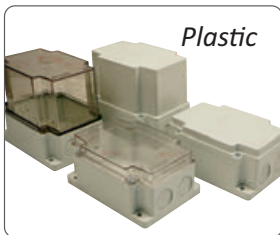

trade@bemis.com.tr

Factory Adress

Bursa Organize
San. Böl.Yeşil Cad.
No:31 / Nilüfer
Bursa - Türkiye

discover bemis's world **22th** years

 **bemis[®]**
industrial electric products

index

Monophase Plug and Socket 1/16A 220V IP 67	10
Monophase Plug and Socket 1/16A 220V IP 44/54	12
Threephase Plug and Socket 3/25A 380V IP44/55	18
Threephase Plug and Socket 3/16A – 3/32A 380V IP44	20
Threephase Flat Plug and Socket 16A – 25A – 40A – 63A 380V	22
Arc / Welding Plug and Socket 200A – 400A	21
Cee NORM Series	22
Interlock Socket 16A – 32A – 63A	23
Angled Rotate 60C Plug	24
TriBox	25
PolyBox	26
Cee NORM 220V 2P+E Plug and Socket	27
Cee NORM 16A Plug and Socket	29
Cee NORM 32A Plug and Socket	31
Cee NORM 63A Plug and Socket	33
Cee NORM 125A Plug and Socket	35
Cee NORM 16A / 32A Inverter Plug	36
Plug and Socket 200A / 400A	37
Cee Norm 16A / 32A 24 Volt Series	38
Cee Norm 16A / 32A 24 Volt TriBox	39
Cee Norm 16A / 32A 24 Volt PolyBox	39
Cee Norm 16A 24 Volt Plug and Socket	40
Cee Norm 32A 24 Volt Plug and Socket	41
Heavy Duty Connectors 10A / 16A	42
Heavy Duty Connectors 32A / 80A	45
Combinations V5	46
Combinations V10	48
Combinations V17	50
Combinations V24	52
Portable Hand Labms	54
Button Box	56
Enclosure Box	59
Cable Reel	63
Energy Transferring Systems	66