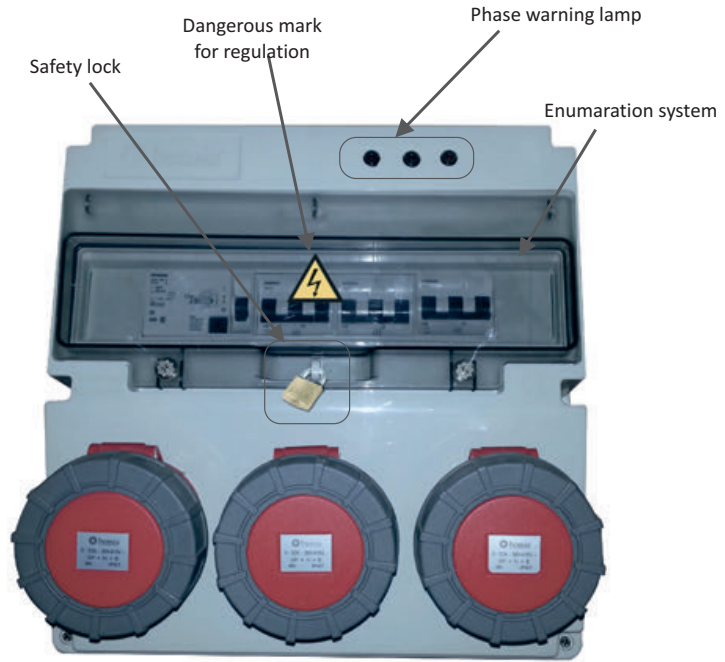

we are
developing
together

V17 Combinations

Technically perfect,
safety, strong, estetic
, easy connection
area, (3 in-3 out)
Halogen free, ip67
specialty
combination series
from Bemis

16A. - 32A. - 63A. -125A. - Suitable for socket