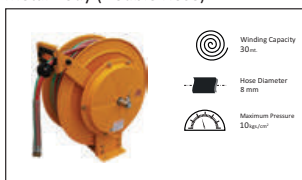

Gas
Energy Transfer Systems
Metal Body (Double Hose)

BG1-0543-0030 1 Pcs.