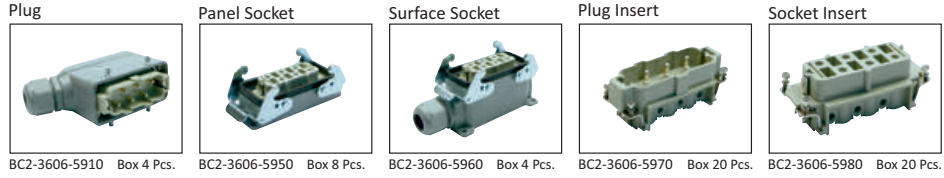

HEAVY DUTY CONNECTORS

**6P 35A
400V/690V
IP 65**