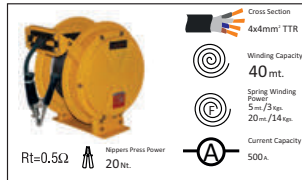

BE1-0003-AA20

ARC Welding / Earth
Electric Energy Transfer Systems
Auto Rewind - Metal Body