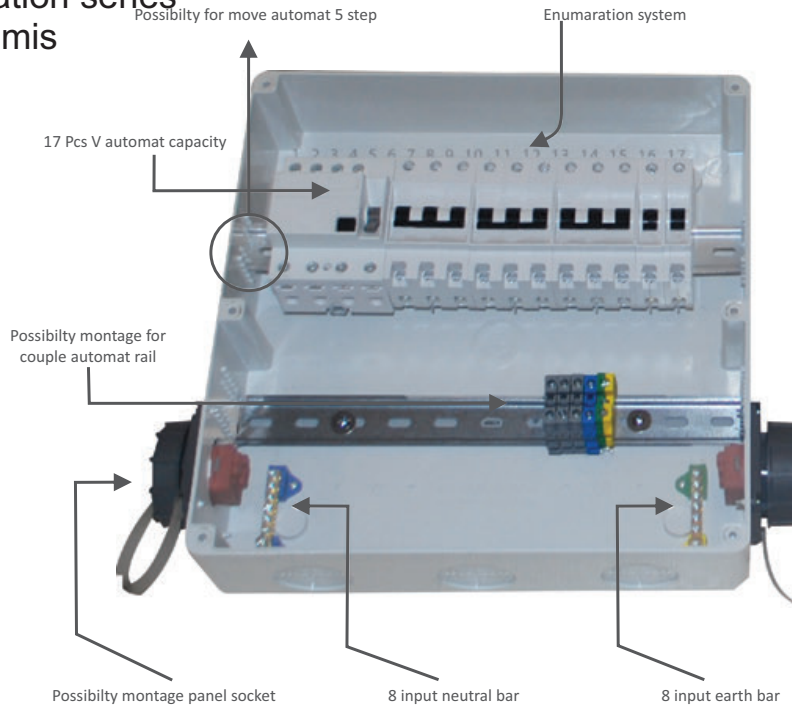

we are
developing
together

V17 Combinations

Technically perfect,
safety, strong, estetic
, easy connection
area, (3 in-3 out)
Halogen free, ip67
specialty
combination series
from Bemis

16A. - 32A. - 63A. -125A. - Suitable for socket