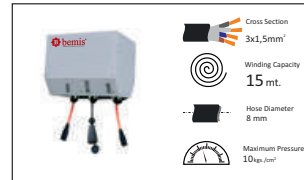

BE1-0003-AA20

ARC Welding / Earth
Electric Energy Transfer Systems
Auto Rewind - Metal Body

BE1-0003-BB15

Combination Transfer Systems
2 Pcs. Air Outlet
1 Pcs. Monophase Elektrik

BHA-0210-0115

Air
Energy Transfer Systems
Metal Body