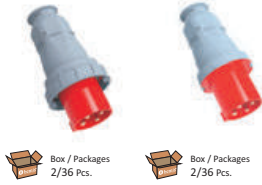

IP 44	2P+E	BC1-4303-2011	BC1-4403-2011	BC1-4503-2011	BC1-4603-2011	BC1-4203-2019	BC1-4203-2011
	3P+E	BC1-4304-2011	BC1-4404-2011	BC1-4504-2011	BC1-4604-2011	BC1-4204-2019	BC1-4204-2011
	3P+E+N	BC1-4305-2011	BC1-4405-2011	BC1-4505-2011	BC1-4605-2011	BC1-4205-2019	BC1-4205-2011
IP 67	2P+E	BC1-4303-7011	BC1-4403-7011	BC1-4503-7011	BC1-4603-7011	BC1-4203-7019	BC1-4203-7011
	3P+E	BC1-4304-7011	BC1-4404-7011	BC1-4504-7011	BC1-4604-7011	BC1-4204-7019	BC1-4204-7011
	3P+E+N	BC1-4305-7011	BC1-4405-7011	BC1-4505-7011	BC1-4605-7011	BC1-4205-7019	BC1-4205-7011

Panel mounted plug